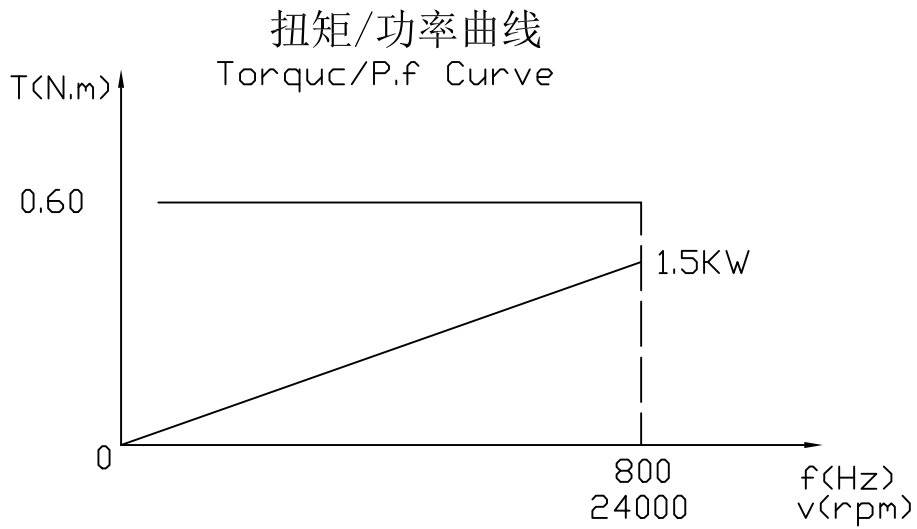

GDL80-20-24Z/1.5  
1.5KW 220V 5.8A  
800Hz 24000rpm

注: TA:20°C Serv:S1 Water cooling