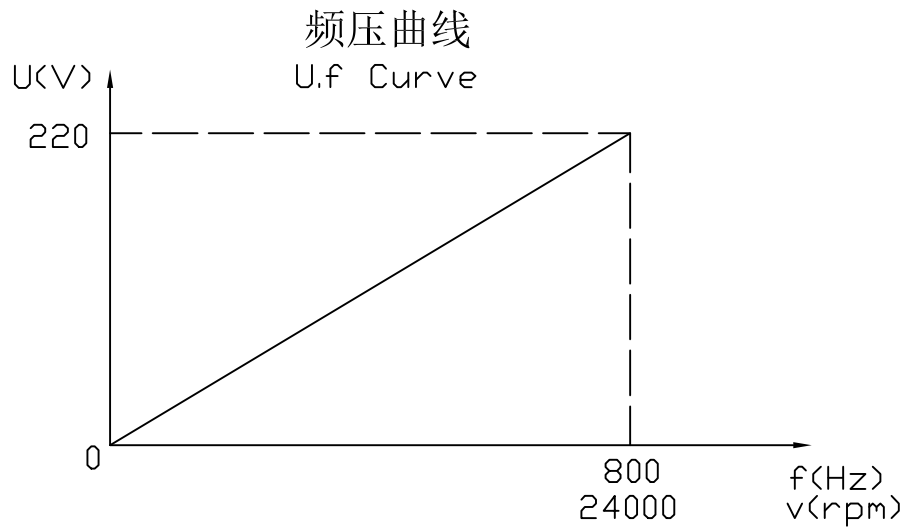

GDL80-20-24Z/1.5  
1.5KW 220V 5.8A  
800Hz 24000rpm

注: TA:20°C Serv:S1 Water cooling