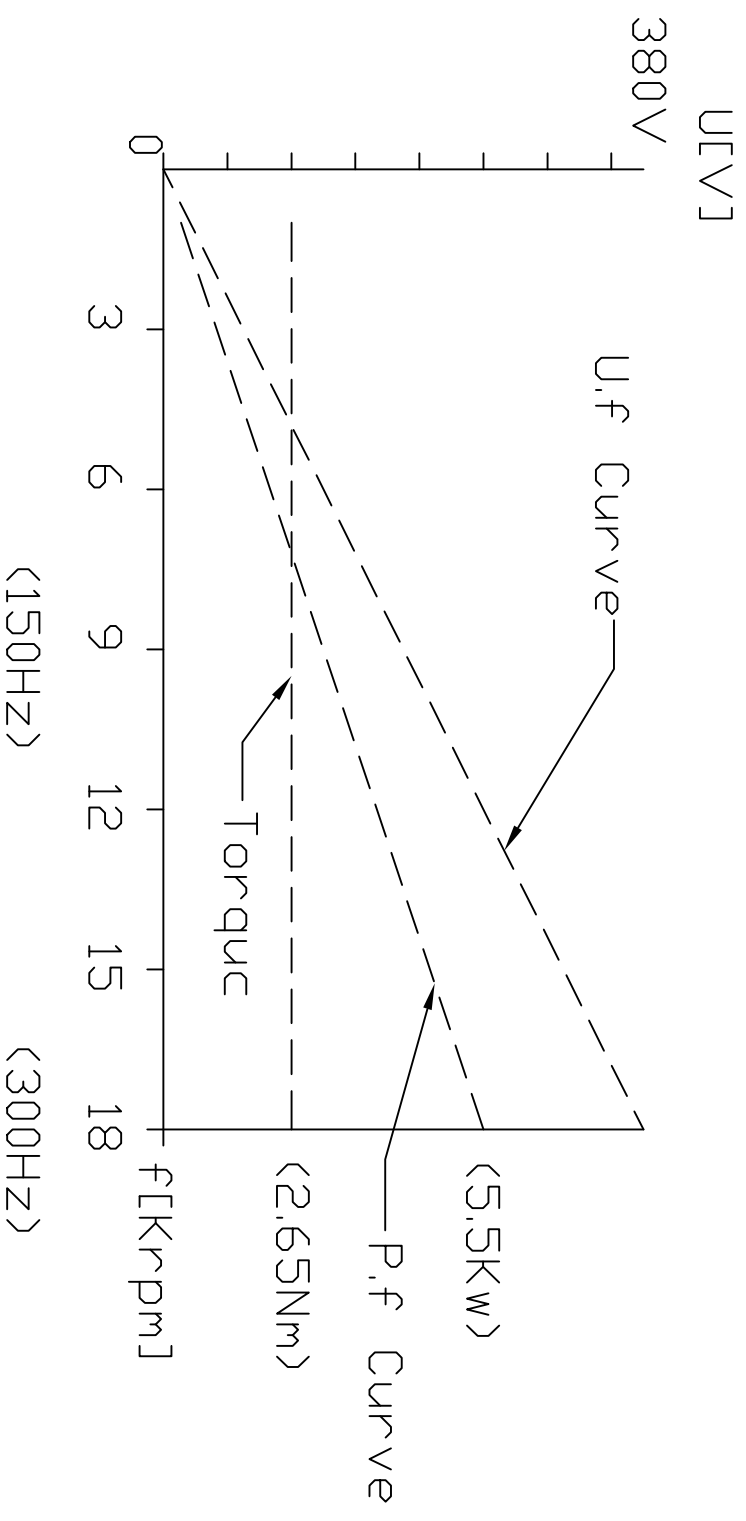

GDF60-18Z/5.5
380V 12.5A 2P

TA:20°C Serv:S1
air cooling (230V/⁵⁰/₆₀HzAC Single phase fan)